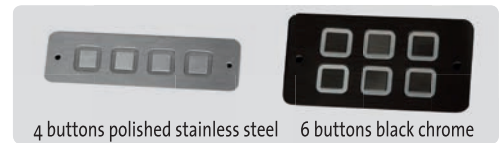

### Handset-Classic motorized

Relax 6k (Reset) Footrest - Backrest Art-Nr. BZ 31-000310  
Relax 8k (Reset) Footrest - Backrest - Headrest  
Art-Nr. BZ 31-000330  
Zero Gravity 6k Footrest - Backrest - Zero gravity  
Art-Nr. BZ 31-000380  
Zero Gravity 8k (Reset) Footrest - Backrest - Zero Gravity  
Art-Nr. BZ 31-000300  
Zero Gravity 8k Footrest - Backrest - Zero Gravity - Headrest  
Art-Nr. BZ 31-000390  
Lift 4T Footrest - Backrest - Lift Art-Nr. BZ 31-000315  
Lift 6T Footrest - Backrest - Lift Art-Nr. BZ 31-000320

### Panel switch manual

Button/Bowdencable 500 mm Alu Chrome Art-No. BZ 10-015007  
 Chrome Art-No. BZ 10-015008

4 buttons polished stainless steel 6 buttons black chrome