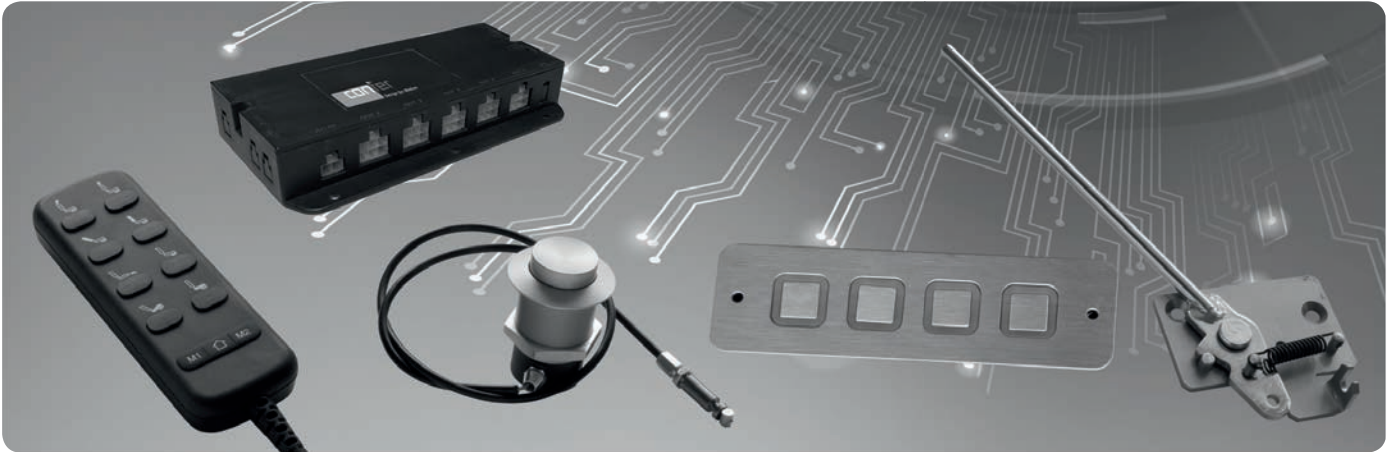

Release Systems