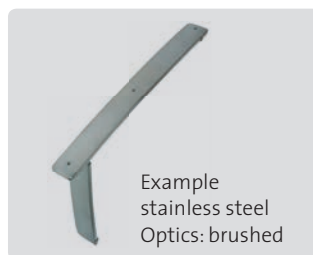

Type L, black fine structure

Art-No. AL 70-000015

Type T, stainless steel,  
Optics: brushed  
Type T, black fine structure

Art-No. AL 70-000115

Art-No. AL 70-000125

Type J, black fine structure

Art-No. AL 70-000215